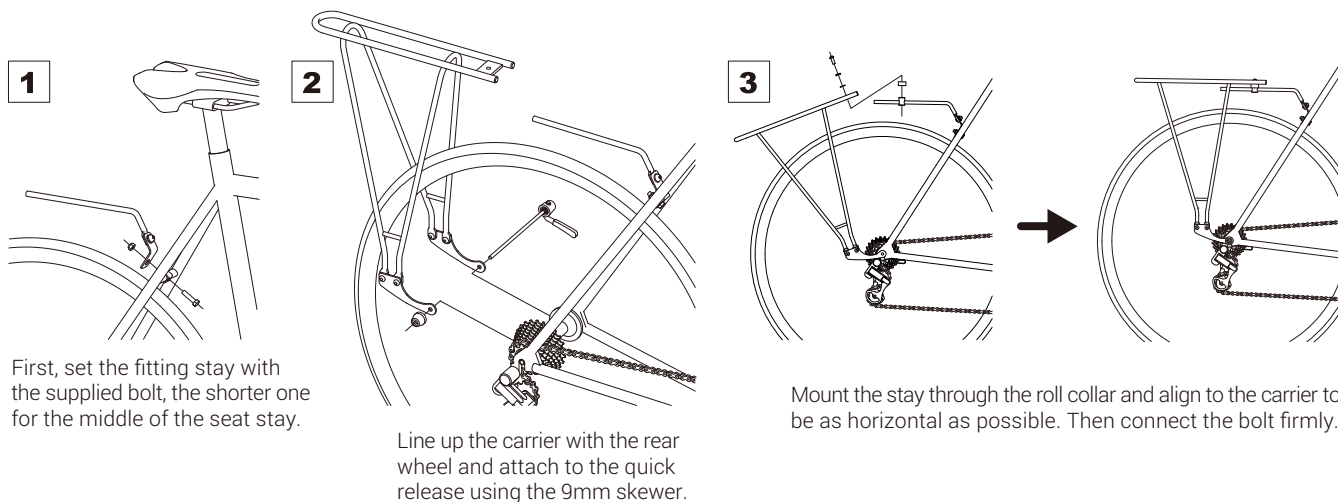

How to install

Contact

*If you have questions or need help, first contact the **store** you purchased the product or the **distributor** in your country. If your question remains unanswered, then contact us here;*

MINOURA JAPAN (for ALL customers)

1197-1 Godo, Anpachi, Gifu 503-2305 Japan
Phone: +81-584-27-3131 / Fax: +81-584-27-7505
Email: minoura@minoura.jp / Web: www.minoura.jp

MINOURA North America (for U.S. residents ONLY)

Hayward, California, U.S.A.
Phone: 1-510-538-8599 / Fax: 1-510-538-5899
Email: support@minourausa.com