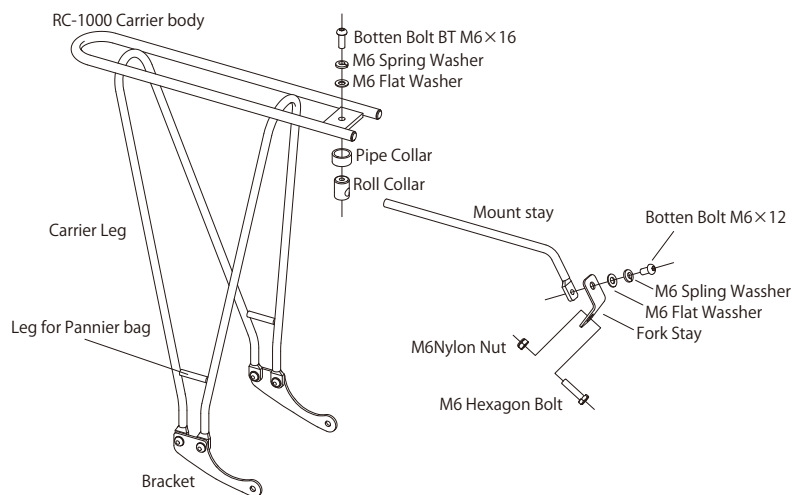

Important Notes

- The RC-1000 is a sleek rear rack carrier designed for use with 26"-700c wheel bicycles.
- Connect the rack through the hole in carrier to your rear brake.
- The RC-1000 is compatible with 9mm quick release skewers only.
- To attach the RC-1000 you'll need to partially remove the rear brake.
- We recommend a professional mechanic assembles the RC-1000 to your bike if you are not comfortable doing so yourself.
- The RC-1000 has a max load rate of 7kg. The carrier is not designed to carry people put only mounted panniers.