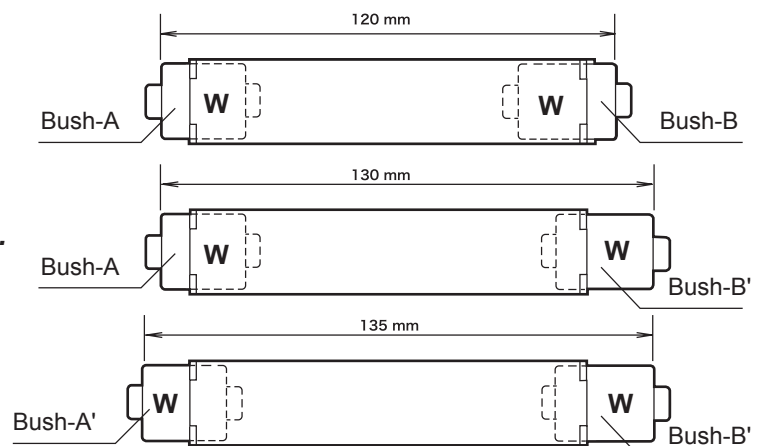

### Important Notes

- This adapter is used for supporting the bike frame at its rear end instead of standard front fork position. Do NOT use it for any other purpose than instructed.
- The adapter width is adjustable by changing the bushing directions to fit most bike frames. Be sure that you cannot use this adapter if the rear end width is narrower than 120mm or wider than 135mm.
  - If the quick release skewer becomes loose, the bike may come off from the adapter and fall off. Make sure the skewer is firmly tightened before removing your hands.
  - The chain should be hooked on the right side bushing. You should not leave it loosened to protect the bike finish.

### How To Use

The adapter width is adjustable in 3 sizes (120, 130 & 135mm) to accommodate to your frame perfectly by changing the direction of both right and left side bushings. (see right chart)

**Wrong adapter length setting will cause damage to your bike frame. Choose the best length before installation.**

- 1 Remove the rear wheel, and put the bottom bracket on the B.B. Support of RS-1600 gently.
- 2 While supporting the bike by hand, adjust the adapter position on the rail, and put the frame end on the skewer axle.
- 3 Close the bottom quick release skewer to fix the adapter position, then close the top skewer to hold the bike securely.

### < Adapter Length Setting >

("W" means the wider side)